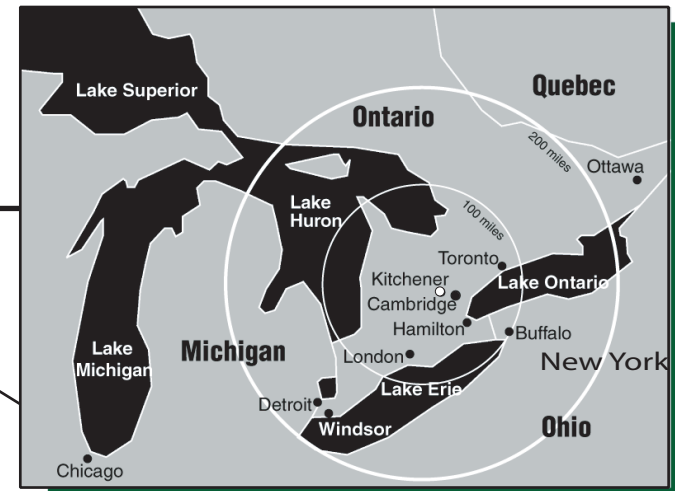

www.atsautomation.com

Waterloo Wellington Regional Airport (CYKF)

4881 Fountain St. North, Hanger 31
Breslau, Ontario
NOB 1M0
Tel: (519) 648-2256 or 1-866-648-2256

Directions:

From Waterloo Regional Airport to ATS Campus, Cambridge

1. Turn LEFT (South) on WOOLWICH ST.
2. WOOLWICH ST turns into FOUNTAIN ST. N.

ATS Campus

730 Fountain St. N
Cambridge, Ontario N3H 4R7
Tel: (519) 653-6500
Fax: (519) 650-6545

Hotels (ATS Rates)

Four Points Sheraton
746 Old Hespeler Rd.
Cambridge, ON N3H 5L8
519-620-8936

Hilton Garden Inn Cambridge
746 Old Hespeler Rd.
Cambridge, ON N3H 5L8
519-620-8936

Cambridge Hotel & Conference Centre
700 Hespeler Rd.
Cambridge, ON N3H 5L8
519-622-1505

Radisson Kitchener
2960 King St. E.
Kitchener, ON N2A 1A9
519-894-9500