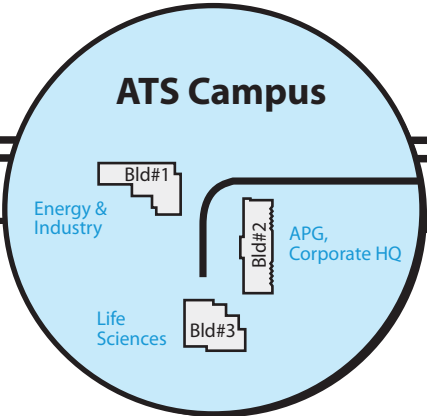

www.atsautomation.com

Waterloo Wellington Regional Airport (CYKF)

4881 Fountain St. North, Hanger 31
Breslau, Ontario
NOB 1M0
Tel: (519) 648-2256 or 1-866-648-2256

Directions:

From Waterloo Regional Airport to ATS Campus, Cambridge