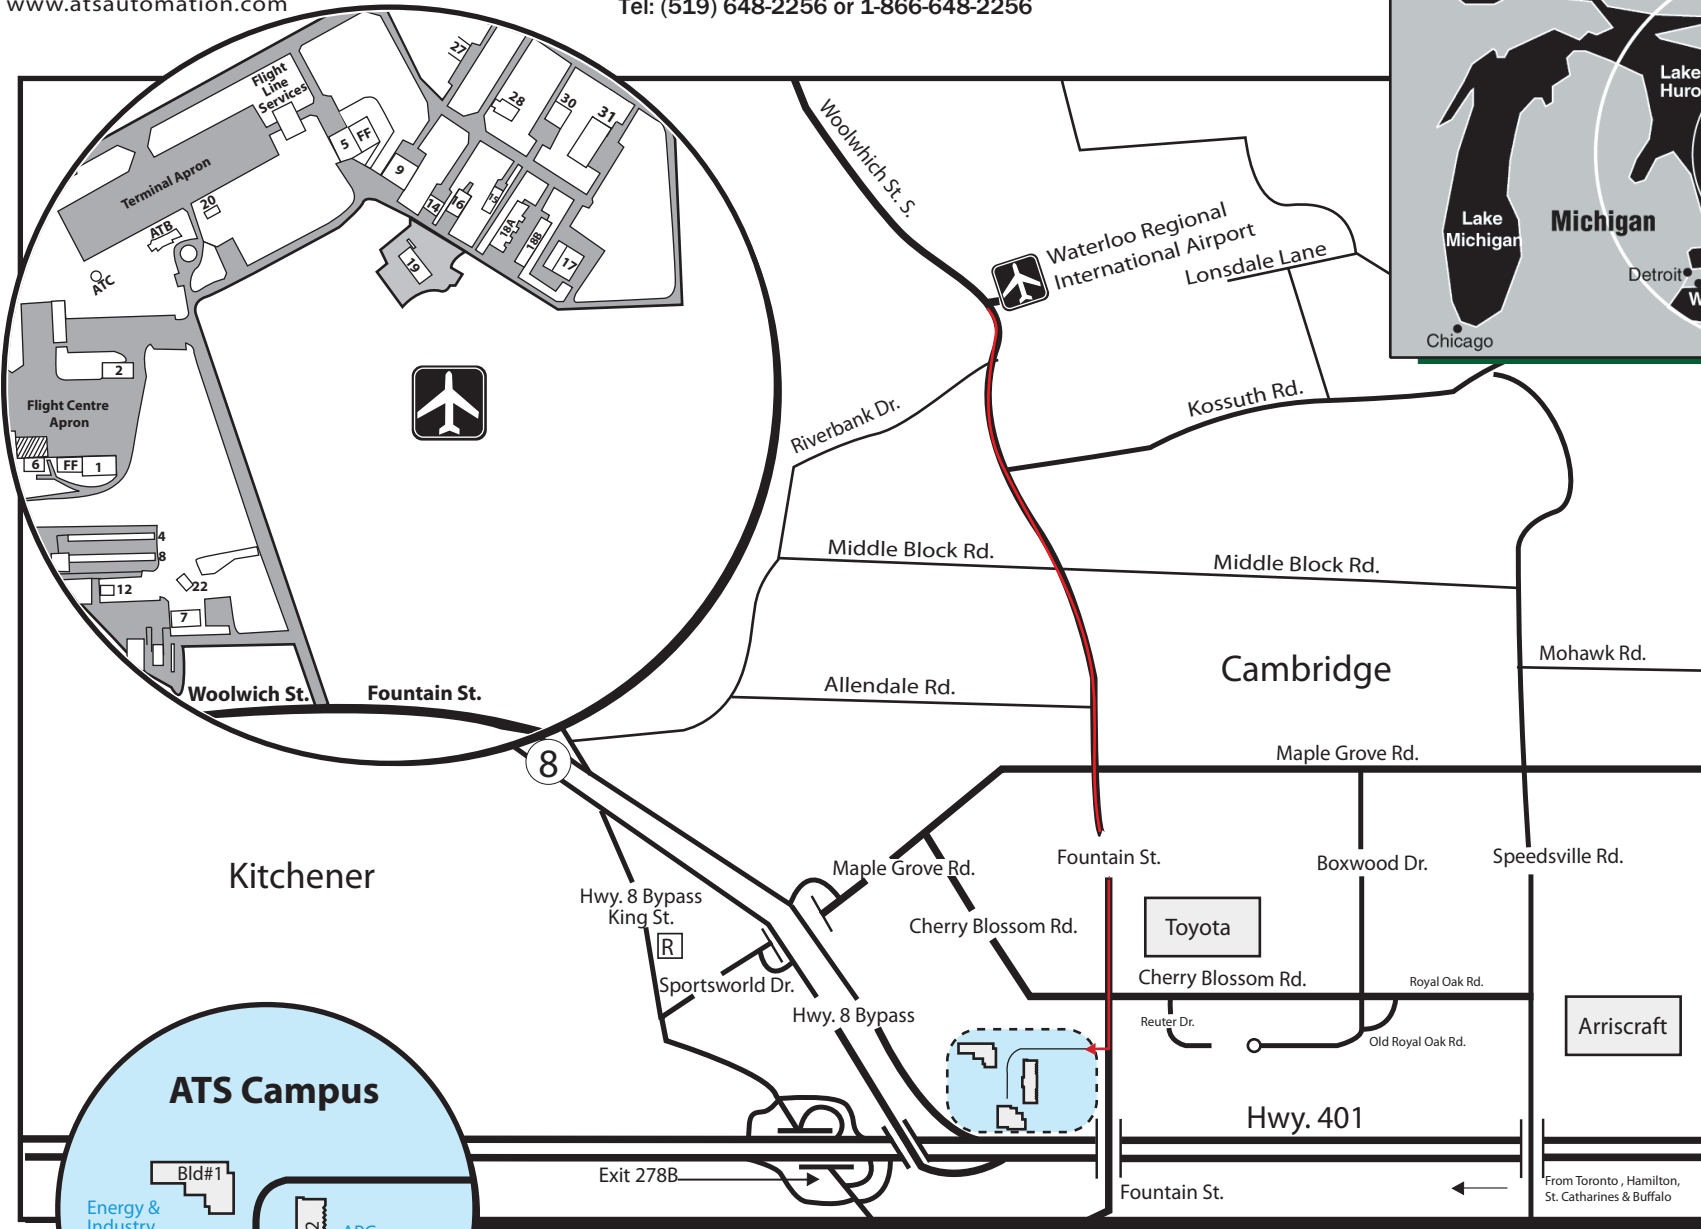

www.atsautomation.com

Waterloo Wellington Regional Airport (CYKF)

4881 Fountain St. North, Hanger 31
Breslau, Ontario
NOB 1M0
Tel: (519) 648-2256 or 1-866-648-2256

Directions:

From Waterloo Regional Airport to ATS Campus, Cambridge

1. Turn LEFT (South) on WOOLWICH ST.
2. WOOLWICH ST turns into FOUNTAIN ST. N.

ATS Campus

730 Fountain St. N
Cambridge, Ontario N3H 4R7
Tel: (519) 653-6500
Fax: (519) 650-6545

Hotels (ATS Rates)

Four Points Sheraton
746 Old Hespeler Rd.
Cambridge, ON N3H 5L8
519-620-8936