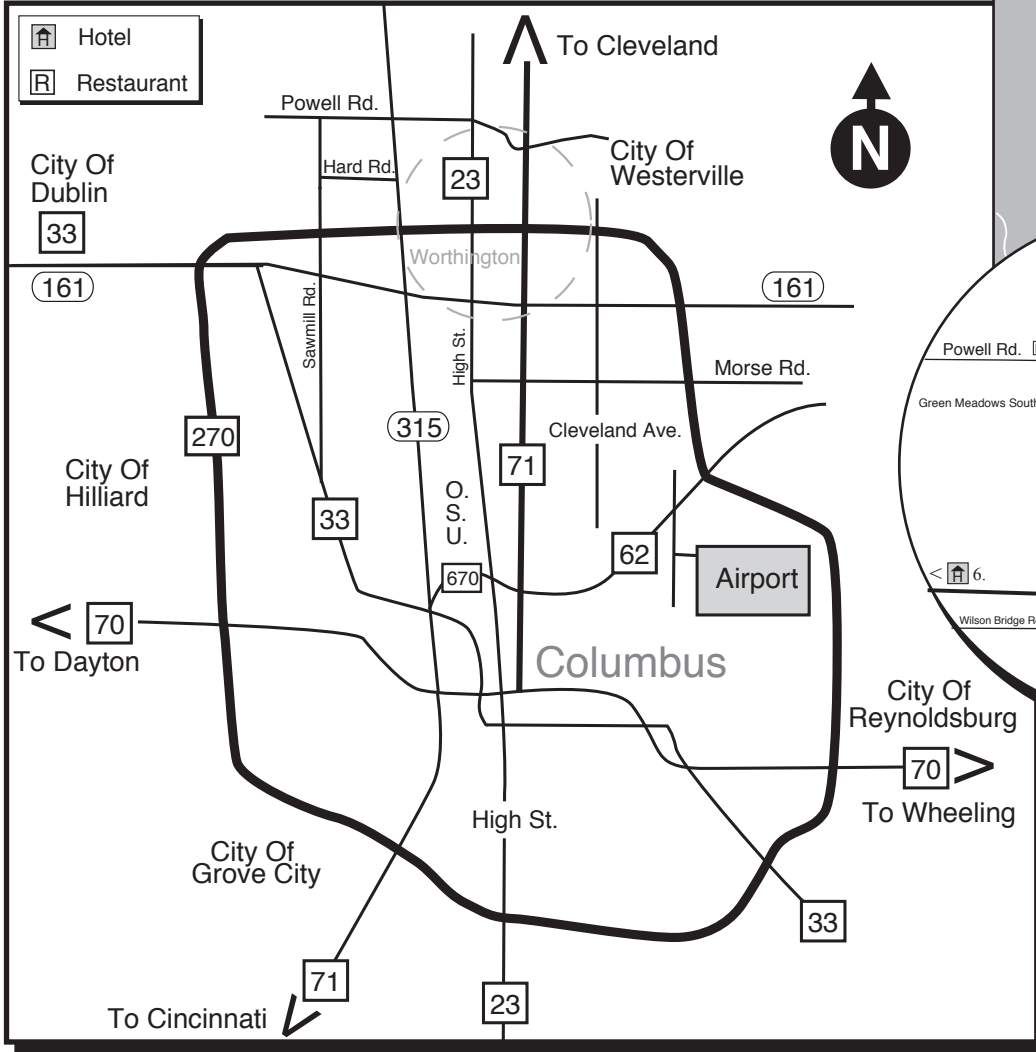

**Automation
Tooling
Systems**

ATS Ohio
425 Enterprise Dr.
Lewis Center, Ohio
43035
Tel: (614) 888-2344
Fax: (614) 888-3875

Hotels

- 1. Holiday Inn Crosswoods** □
(614) 885-3334 □
(800) 465-4329
- 2. Courtyard Marriot Crosswoods** □
(614) 436-7070 □
(800) 321-2211
- 3. Embassy Suites**
(614) 890-8600
(800) 528-1100
- 6. Hampton Inn Dublin, Ohio**
(614) 889-9573
(800) 426-7866
- 5. Microtel**
(614) 436-0556
(800) 433-3690
- 4. Red Roof Inns Worthington**
(614) 846-3001
(800) 843-7663

Directions:

Traveling from the Port Columbus International Airport

- Head West on ramp to I-670 (East) [Northeast Fwy.]
- Bear right onto I-670 (East) [Northeast Fwy.]
- Bear left onto ramp to I-270 (Northwest) [Jack Nicklaus Fwy.]
- Follow as road goes into ramp to I-270 (Northwest) [Jack Nicklaus Fwy.]
- Bear right onto ramp to US 23 (North)
- Turn right onto Green Meadows Dr. South
- Follow Green Meadows Dr. South as it turns left
- Turn right onto Enterprise Dr.

Traveling from Cleveland Ohio (starting from Broadway)

- Head Northwest on Broadway
- Bear left onto I-490 (West)
- Bear right onto ramp to I-71 (South) [Medina Fwy.]
- Follow as road goes into I-71 (South) [Medina Fwy.]
- Bear right onto ramp to Polaris Pkwy.
- Turn right onto Polaris Pkwy.
- Follow as road goes into E. Powell Rd.
- Turn left onto Green Meadows Dr. South
- Follow Green Meadows Dr. South as it bears right
- Turn left onto Enterprise Dr.