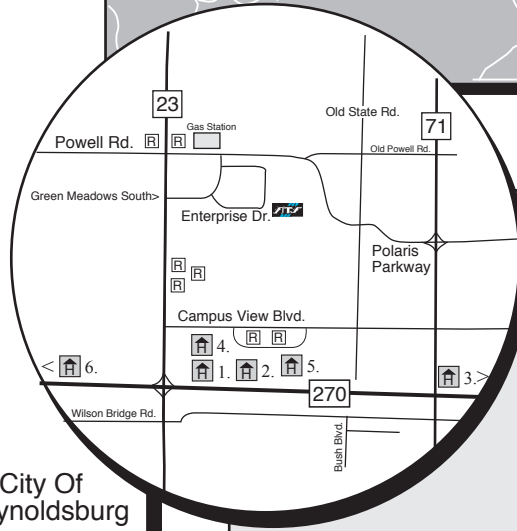

**Automation
Tooling
Systems**

ATS Ohio
425 Enterprise Dr.
Lewis Center, Ohio
43035
Tel: (614) 888-2344
Fax: (614) 888-3875

Hotels

- 1. Holiday Inn Crosswoods** □
(614) 885-3334 □
(800) 465-4329
- 2. Courtyard Marriot Crosswoods** □
(614) 436-7070 □
(800) 321-2211
- 3. Embassy Suites**
(614) 890-8600
(800) 528-1100
- 6. Hampton Inn Dublin, Ohio**
(614) 889-9573
(800) 426-7866
- 5. Microtel**
(614) 436-0556
(800) 433-3690
- 4. Red Roof Inns Worthington**
(614) 846-3001
(800) 843-7663

Directions:

Traveling from the Port Columbus International Airport

- Head West on ramp to I-670 (East) [Northeast Fwy.]
- Bear right onto I-670 (East) [Northeast Fwy.]
- Bear left onto ramp to I-270 (Northwest) [Jack Nicklaus Fwy.]
- Follow as road goes into ramp to I-270 (Northwest) [Jack Nicklaus Fwy.]
- Bear right onto ramp to US 23 (North)
- Turn right onto Green Meadows Dr. South
- Follow Green Meadows Dr. South as it turns left
- Turn right onto Enterprise Dr.

Traveling from Cleveland Ohio (starting from Broadway)

- Head Northwest on Broadway
- Bear left onto I-490 (West)
- Bear right onto ramp to I-71 (South) [Medina Fwy.]
- Follow as road goes into I-71 (South) [Medina Fwy.]
- Bear right onto ramp to Polaris Pkwy.
- Turn right onto Polaris Pkwy.
- Follow as road goes into E. Powell Rd.
- Turn left onto Green Meadows Dr. South
- Follow Green Meadows Dr. South as it bears right
- Turn left onto Enterprise Dr.