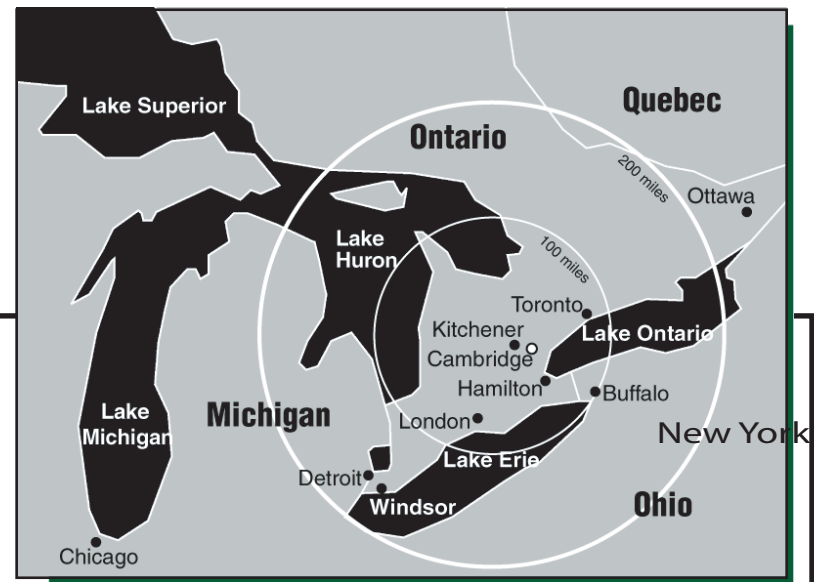

Hotels (ATS Rates)

Four Points Sheraton
746 Old Hespeler Rd.
Cambridge, ON N3H 5L8
519-620-8936

Hilton Garden Inn Cambridge
746 Old Hespeler Rd.
Cambridge, ON N3H 5L8
519-620-8936

Cambridge Hotel & Conference Centre
700 Hespeler Rd.
Cambridge, ON N3H 5L8
519-622-1505

Radisson Kitchener
2960 King St. E.
Kitchener, ON N2A 1A9
519-894-9500

Holiday Inn Cambridge
200 Holiday Inn Dr.
Cambridge, ON N3C 1Z4
519-658-4601

Hampton Inn Kitchener
4355 King St. E.
Kitchener, ON N2P 2E9
519-650-6090

Homewood Suites Cambridge
800 Jamieson Pkwy.
Cambridge, ON N3C 4N6
519-651-2888

N
GPS co-ordinates
N 43° 24.994' W 080° 21.195'

Directions:

From Kitchener

- Hwy. 8 East to Sportsworld Dr. exit
- Turn right (east) onto Sportsworld Dr. which becomes Maple Grove Rd.
- Turn right (south) at Cherry Blossom Rd.
- Turn right (south) at Fountain St.

From Toronto

- Hwy. 401 West to Hwy. 8 E exit 278
- Turn slight left onto King Street E/Shantz Hill
- Turn left onto Fountain Street South
- End at 730 Fountain Street

From Hamilton, St. Catharines & Buffalo

- QEW to 403 West to Hamilton
- Hwy 6 North to Hwy 401 W
- Hwy 401 to Hwy 8 E exit 278
- Turn slight left onto King Street E/Shantz Hill
- Turn left onto Fountain Street South
- End at 730 Fountain Street

From Detroit, Windsor & London

- Hwy. 401 East to Hwy. 8 W (Kitchener) exit 278 A
- Turn slight left onto King Street E/Shantz Hill
- Turn left onto Fountain Street South
- End at 730 Fountain Street