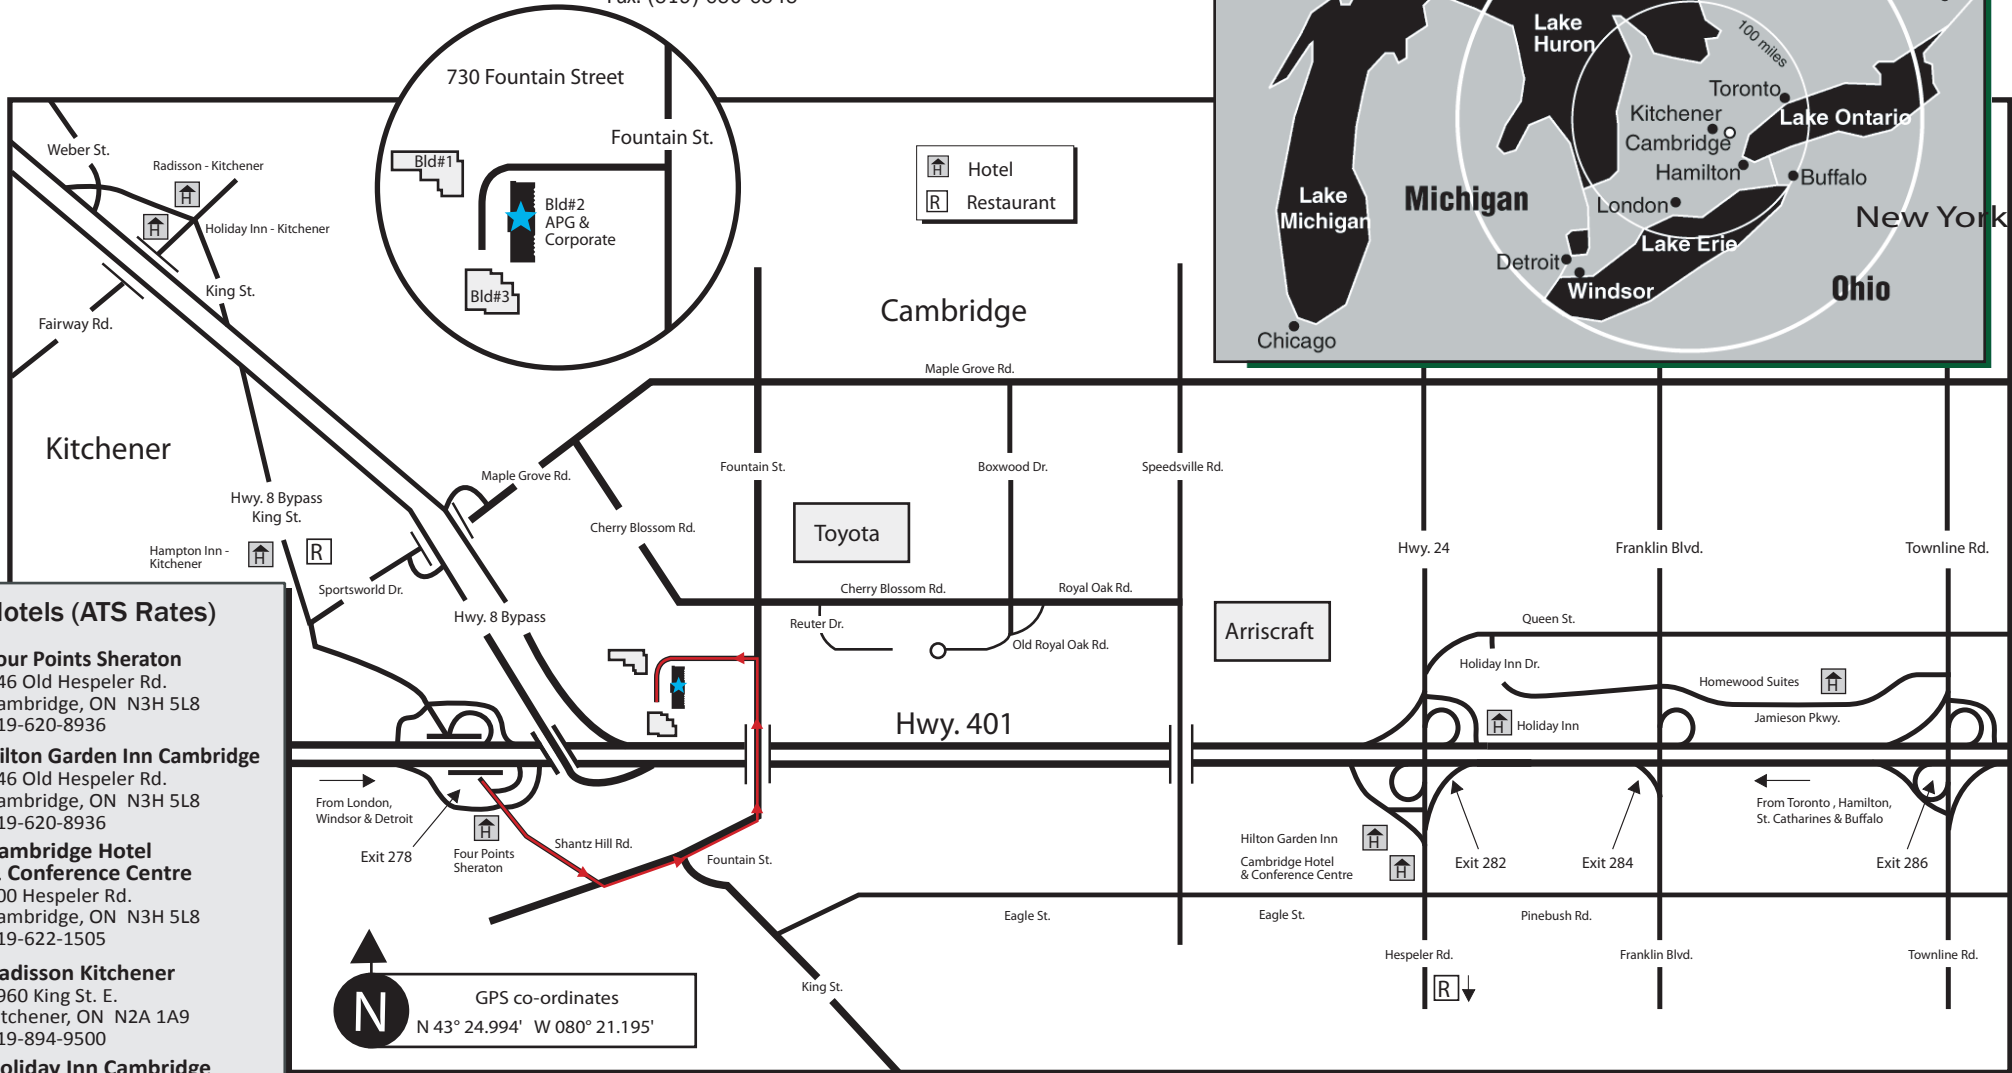

Hotels (ATS Rates)

Four Points Sheraton
746 Old Hespeler Rd.
Cambridge, ON N3H 5L8
519-620-8936

Hilton Garden Inn Cambridge
746 Old Hespeler Rd.
Cambridge, ON N3H 5L8
519-620-8936

Cambridge Hotel & Conference Centre
700 Hespeler Rd.
Cambridge, ON N3H 5L8
519-622-1505

Radisson Kitchener
2960 King St. E.
Kitchener, ON N2A 1A9
519-894-9500

Holiday Inn Cambridge
200 Holiday Inn Dr.
Cambridge, ON N3C 1Z4
519-658-4601

Hampton Inn Kitchener
4355 King St. E.
Kitchener, ON N2P 2E9
519-650-6090

Homewood Suites Cambridge
800 Jamieson Pkwy.
Cambridge, ON N3C 4N6
519-651-2888

N
GPS co-ordinates
N 43° 24.994' W 080° 21.195'

Directions:

From Kitchener

- Hwy. 8 East to Sportsworld Dr. exit
- Turn right (east) onto Sportsworld Dr. which becomes Maple Grove Rd.
- Turn right (south) at Cherry Blossom Rd.
- Turn right (south) at Fountain St.

From Toronto

- Hwy. 401 West to Hwy. 8 E exit 278
- Turn slight left onto King Street E/Shantz Hill
- Turn left onto Fountain Street South
- End at 730 Fountain Street

From Hamilton, St. Catharines & Buffalo

- QEW to 403 West to Hamilton
- Hwy 6 North to Hwy 401 W
- Hwy 401 to Hwy 8 E exit 278
- Turn slight left onto King Street E/Shantz Hill
- Turn left onto Fountain Street South
- End at 730 Fountain Street

From Detroit, Windsor & London

- Hwy. 401 East to Hwy. 8 W (Kitchener) exit 278 A
- Turn slight left onto King Street E/Shantz Hill
- Turn left onto Fountain Street South
- End at 730 Fountain Street